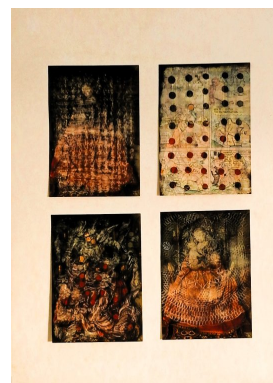

Ladislav Novak

no title, 1964

52 x 38 x 0.1 cm (h x w x d)

alchimage, frottage