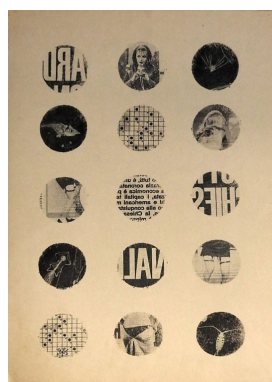

Ladislav Novak

la constellation, 1966

61.5 x 43 x 0.1 cm (h x w x d)

alchimage