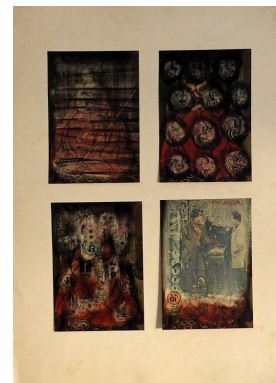

Ladislav Novak

no title (4 diff. parts), 1964

52 x 38 x 0.1 cm (h x w x d)
alchimage