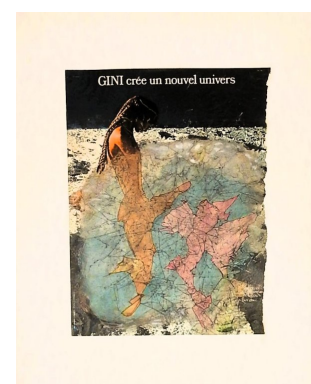

Ladislav Novak

GINI cree un nouvel univers, 1971

33.4 x 25.7 x 0.1 cm (h x w x d)
alchimage, froissage